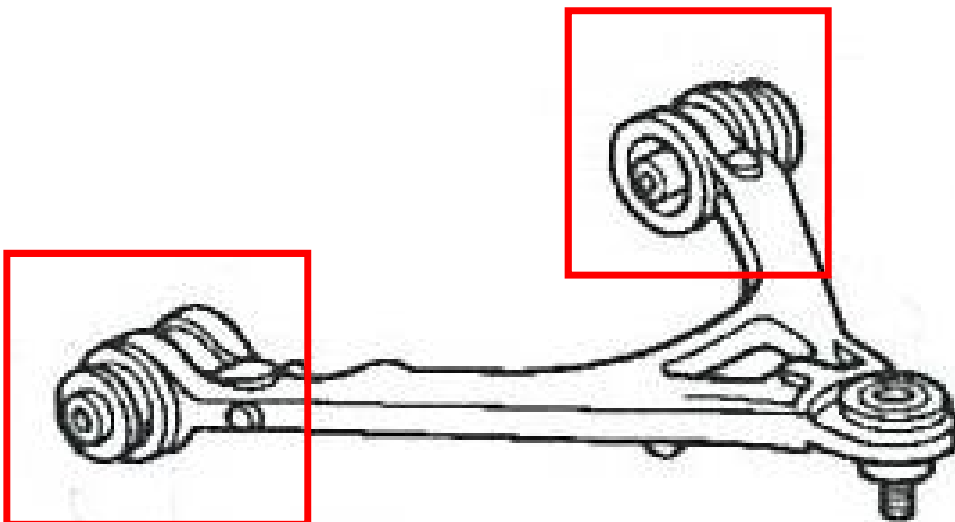

## S2000 (AP1 • 2)

Parts Description	Rubber Set, Rear Differential Mount
Parts Number	50700-XGS -SONO
Specification	4 pcs./set
Application	AP1 • 2

Parts Description	Rubber Set, Engine Mount
Parts Number	50800-XGS -SONO
Specification	4 pcs./set
Application	AP1 • 2

## S2000 (AP1 • 2)

Parts Description	Bush Set, Front Lower Arm
Parts Number	51353-XGS -SONO
Specification	2 pcs./set
Application	AP1 • 2

Parts Description	Bush Set, Front Upper Arm
Parts Number	51455-XGS -SONO
Specification	8 pcs./set
Application	AP1-100, 110, 120

# S2000 (AP1 • 2)

Parts Description	Bush Set, Front Compliance
Parts Number	51391-XGS -SONO
Specification	2 pcs./set
Application	AP1 • 2

Parts Description	Bush Set, Damper Lower
Parts Number	51810-XGS -SONO
Specification	4 pcs./set
Application	AP1 • 2

## S2000 (AP1 • 2)

Parts Description	Bush A Set, Rear Lower Arm
Parts Number	52353-XGS -SONO
Specification	2 pcs./set
Application	AP1 • 2

Parts Description	Bush Set, Rear Control Arm
Parts Number	52366-XGS -SONO
Specification	2 pcs./set
Application	AP1 • 2