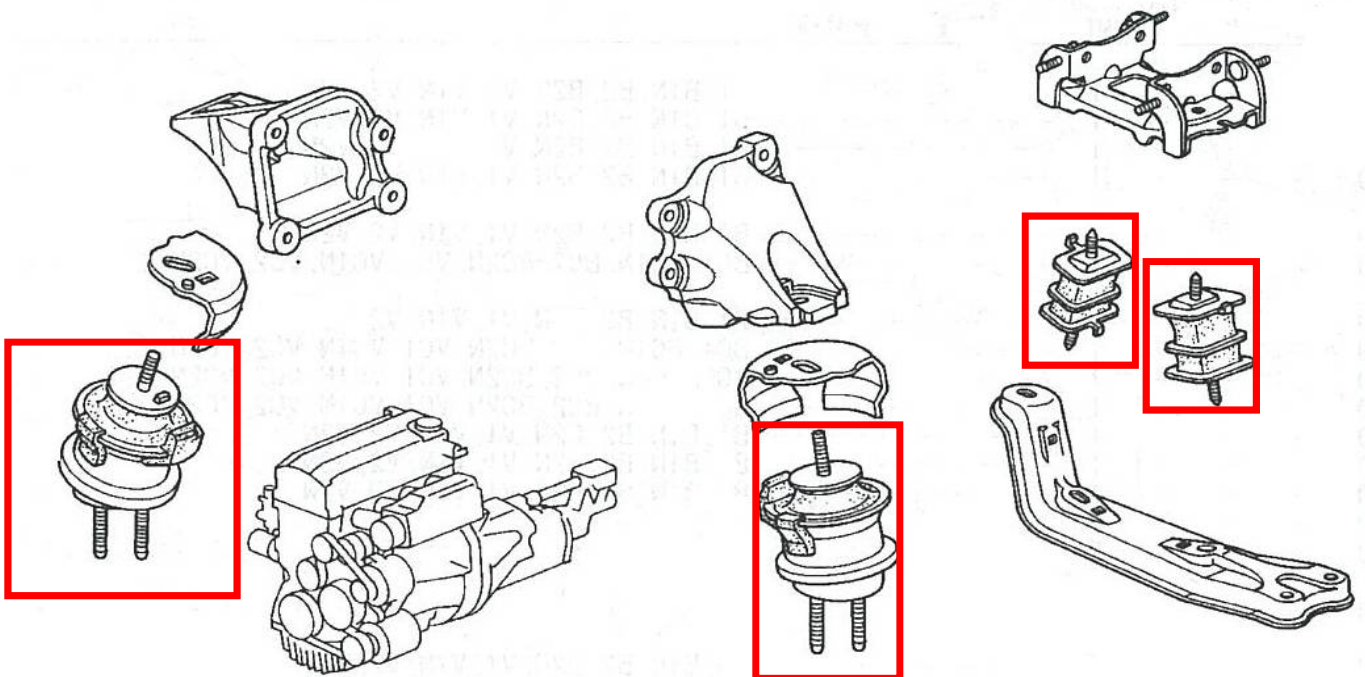

## S2000 (AP1 • 2)

Parts Description	Rubber Set, Rear Differential Mount
Parts Number	50700-XGS -SONO
Specification	4 pcs./set
Application	AP1 • 2

Parts Description	Rubber Set, Engine Mount
Parts Number	50800-XGS -SONO
Specification	4 pcs./set
Application	AP1 • 2

## S2000 (AP1 • 2)

Parts Description	Bush Set, Front Lower Arm
Parts Number	51353-XGS -SONO
Specification	2 pcs./set
Application	AP1 • 2

Parts Description	Bush Set, Front Upper Arm
Parts Number	51455-XGS -SONO
Specification	8 pcs./set
Application	AP1-100, 110, 120

# S2000 (AP1 • 2)

Parts Description	Bush Set, Front Compliance
Parts Number	51391-XGS -SONO
Specification	2 pcs./set
Application	AP1 • 2

Parts Description	Bush Set, Damper Lower
Parts Number	51810-XGS -SONO
Specification	4 pcs./set
Application	AP1 • 2

## S2000 (AP1 • 2)

Parts Description	Bush A Set, Rear Lower Arm
Parts Number	52353-XGS -SONO
Specification	2 pcs./set
Application	AP1 • 2

Parts Description	Bush Set, Rear Control Arm
Parts Number	52366-XGS -SONO
Specification	2 pcs./set
Application	AP1 • 2