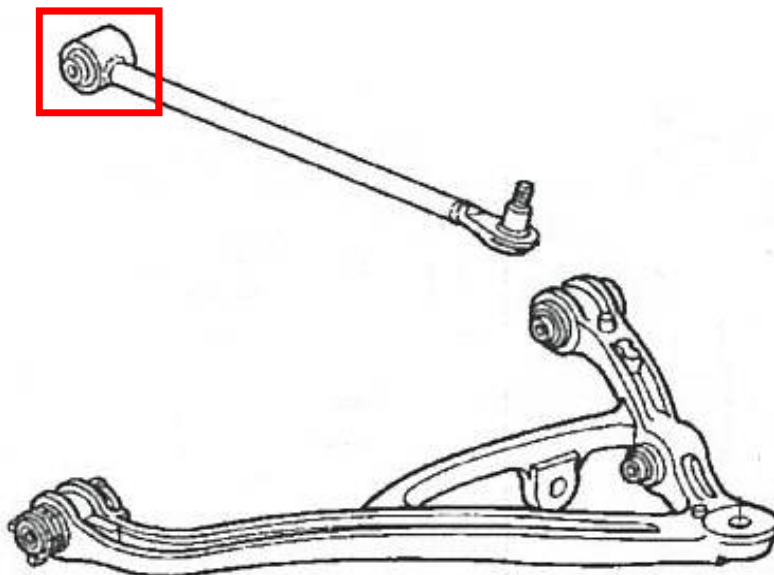

## S2000 (AP1 • 2)

Parts Description	Rubber Set, Rear Differential Mount
Parts Number	50700-XGS -SONO
Specification	4 pcs./set
Application	AP1 • 2

Parts Description	Rubber Set, Engine Mount
Parts Number	50800-XGS -SONO
Specification	4 pcs./set
Application	AP1 • 2

## S2000 (AP1 • 2)

Parts Description	Bush Set, Front Lower Arm
Parts Number	51353-XGS -SONO
Specification	2 pcs./set
Application	AP1 • 2

Parts Description	Bush Set, Front Upper Arm
Parts Number	51455-XGS -SONO
Specification	8 pcs./set
Application	AP1-100, 110, 120

# S2000 (AP1 • 2)

Parts Description	Bush Set, Front Compliance
Parts Number	51391-XGS -SONO
Specification	2 pcs./set
Application	AP1 • 2

Parts Description	Bush Set, Damper Lower
Parts Number	51810-XGS -SONO
Specification	4 pcs./set
Application	AP1 • 2

## S2000 (AP1 • 2)

Parts Description	Bush A Set, Rear Lower Arm
Parts Number	52353-XGS -SONO
Specification	2 pcs./set
Application	AP1 • 2

Parts Description	Bush Set, Rear Control Arm
Parts Number	52366-XGS -SONO
Specification	2 pcs./set
Application	AP1 • 2