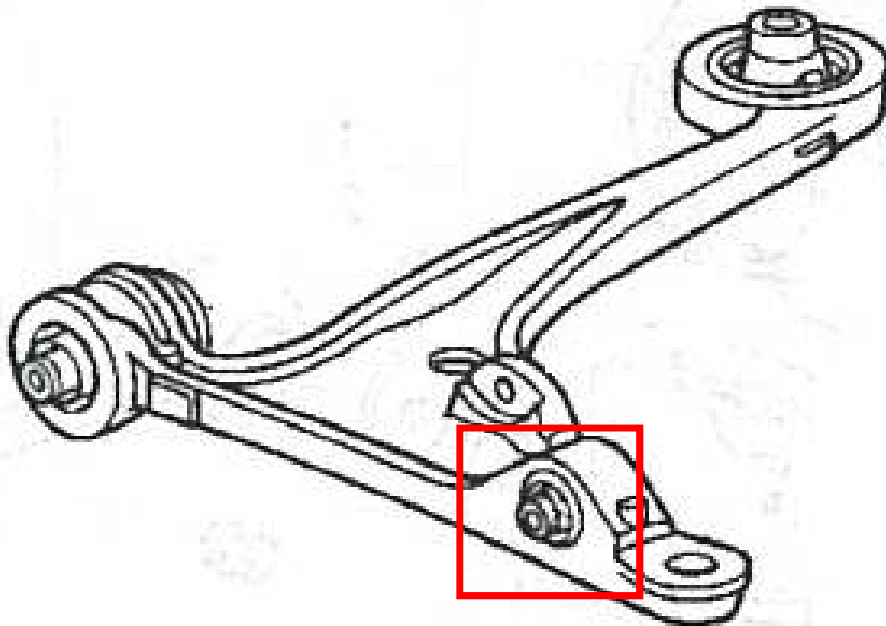

## S2000 (AP1 • 2)

Parts Description	Rubber Set, Rear Differential Mount
Parts Number	50700-XGS -SONO
Specification	4 pcs./set
Application	AP1 • 2

Parts Description	Rubber Set, Engine Mount
Parts Number	50800-XGS -SONO
Specification	4 pcs./set
Application	AP1 • 2

## S2000 (AP1 • 2)

Parts Description	Bush Set, Front Lower Arm
Parts Number	51353-XGS -SONO
Specification	2 pcs./set
Application	AP1 • 2

Parts Description	Bush Set, Front Upper Arm
Parts Number	51455-XGS -SONO
Specification	8 pcs./set
Application	AP1-100, 110, 120

# S2000 (AP1 • 2)

Parts Description	Bush Set, Front Compliance
Parts Number	51391-XGS -SONO
Specification	2 pcs./set
Application	AP1 • 2

Parts Description	Bush Set, Damper Lower
Parts Number	51810-XGS -SONO
Specification	4 pcs./set
Application	AP1 • 2

## S2000 (AP1 • 2)

Parts Description	Bush A Set, Rear Lower Arm
Parts Number	52353-XGS -SONO
Specification	2 pcs./set
Application	AP1 • 2

Parts Description	Bush Set, Rear Control Arm
Parts Number	52366-XGS -SONO
Specification	2 pcs./set
Application	AP1 • 2