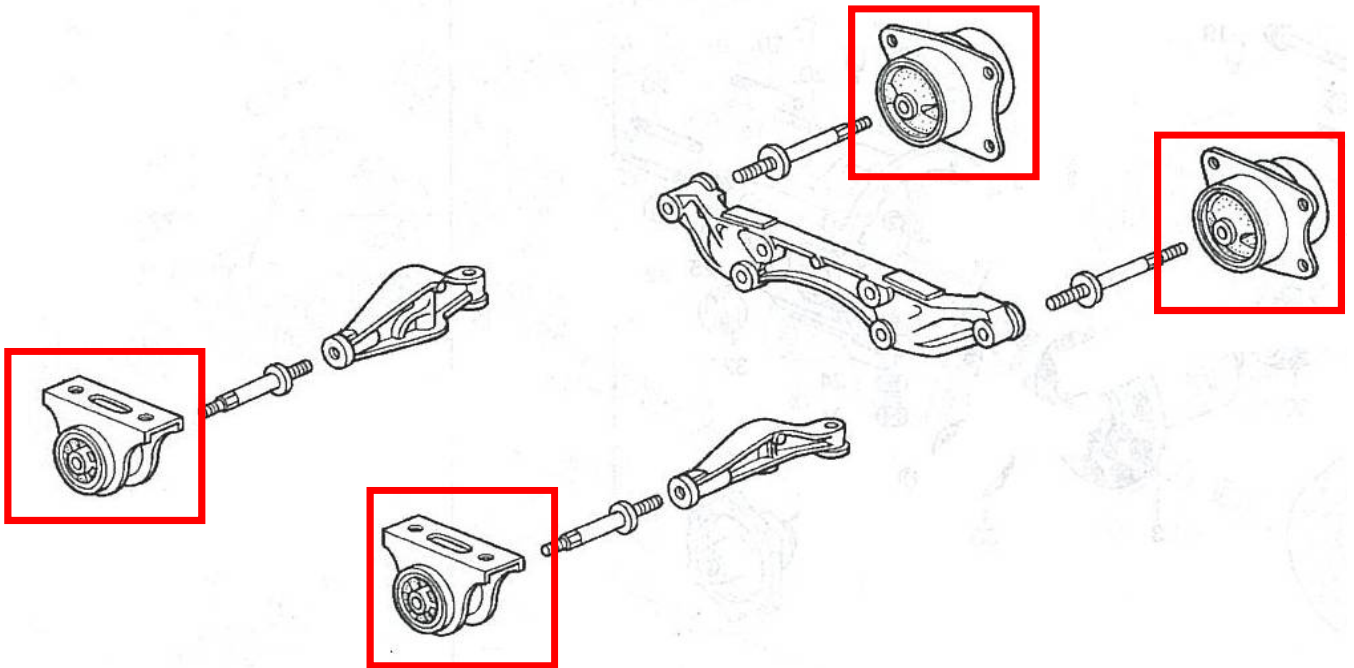

## S2000 (AP1 • 2)

Parts Description	Rubber Set, Rear Differential Mount
Parts Number	50700-XGS -SONO
Specification	4 pcs./set
Application	AP1 • 2

Parts Description	Rubber Set, Engine Mount
Parts Number	50800-XGS -SONO
Specification	4 pcs./set
Application	AP1 • 2

## S2000 (AP1 • 2)

Parts Description	Bush Set, Front Lower Arm
Parts Number	51353-XGS -SONO
Specification	2 pcs./set
Application	AP1 • 2

Parts Description	Bush Set, Front Upper Arm
Parts Number	51455-XGS -SONO
Specification	8 pcs./set
Application	AP1-100, 110, 120

# S2000 (AP1 • 2)

Parts Description	Bush Set, Front Compliance
Parts Number	51391-XGS -SONO
Specification	2 pcs./set
Application	AP1 • 2

Parts Description	Bush Set, Damper Lower
Parts Number	51810-XGS -SONO
Specification	4 pcs./set
Application	AP1 • 2

## S2000 (AP1 • 2)

Parts Description	Bush A Set, Rear Lower Arm
Parts Number	52353-XGS -SONO
Specification	2 pcs./set
Application	AP1 • 2

Parts Description	Bush Set, Rear Control Arm
Parts Number	52366-XGS -SONO
Specification	2 pcs./set
Application	AP1 • 2