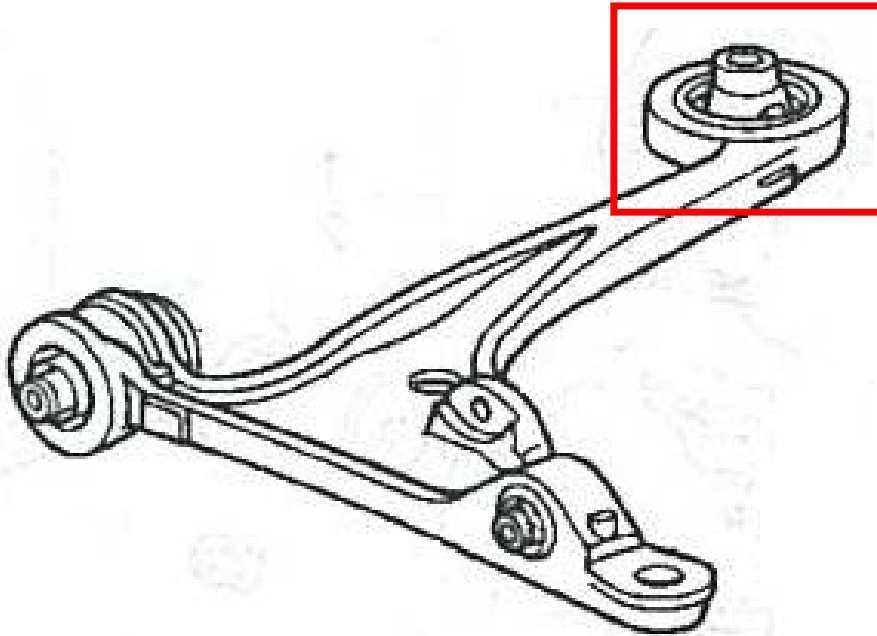

## S2000 (AP1 • 2)

Parts Description	Rubber Set, Rear Differential Mount
Parts Number	50700-XGS -SONO
Specification	4 pcs./set
Application	AP1 • 2

Parts Description	Rubber Set, Engine Mount
Parts Number	50800-XGS -SONO
Specification	4 pcs./set
Application	AP1 • 2

## S2000 (AP1 • 2)

Parts Description	Bush Set, Front Lower Arm
Parts Number	51353-XGS -SONO
Specification	2 pcs./set
Application	AP1 • 2

Parts Description	Bush Set, Front Upper Arm
Parts Number	51455-XGS -SONO
Specification	8 pcs./set
Application	AP1-100, 110, 120

# S2000 (AP1 • 2)

Parts Description	Bush Set, Front Compliance
Parts Number	51391-XGS -SONO
Specification	2 pcs./set
Application	AP1 • 2

Parts Description	Bush Set, Damper Lower
Parts Number	51810-XGS -SONO
Specification	4 pcs./set
Application	AP1 • 2

## S2000 (AP1 • 2)

Parts Description	Bush A Set, Rear Lower Arm
Parts Number	52353-XGS -SONO
Specification	2 pcs./set
Application	AP1 • 2

Parts Description	Bush Set, Rear Control Arm
Parts Number	52366-XGS -SONO
Specification	2 pcs./set
Application	AP1 • 2