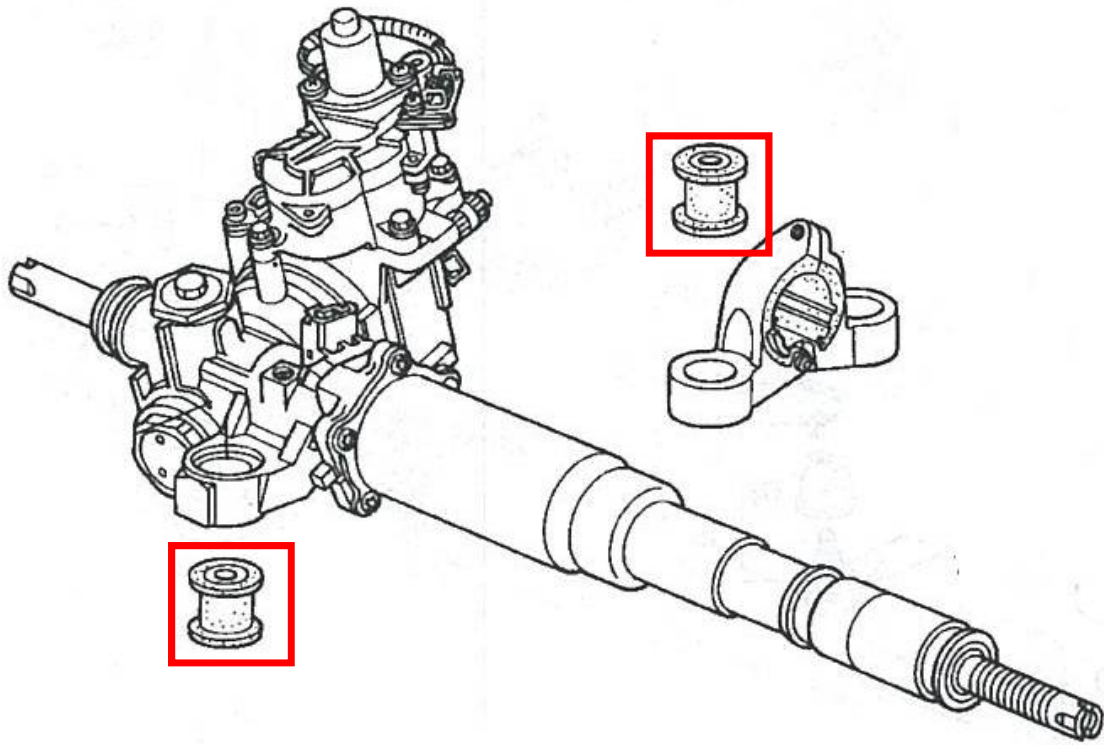

## S2000 (AP1 • 2)

Parts Description	Bush Set, Front Lower Arm
Parts Number	51353-XGS -SONO
Specification	2 pcs./set
Application	AP1 • 2

Parts Description	Bush Set, Front Upper Arm
Parts Number	51455-XGS -SONO
Specification	8 pcs./set
Application	AP1-100, 110, 120

# S2000 (AP1 • 2)

Parts Description	Bush Set, Front Compliance
Parts Number	51391-XGS -SONO
Specification	2 pcs./set
Application	AP1 • 2

Parts Description	Bush Set, Damper Lower
Parts Number	51810-XGS -SONO
Specification	4 pcs./set
Application	AP1 • 2

## S2000 (AP1 • 2)

Parts Description	Bush A Set, Rear Lower Arm
Parts Number	52353-XGS -SONO
Specification	2 pcs./set
Application	AP1 • 2

Parts Description	Bush Set, Rear Control Arm
Parts Number	52366-XGS -SONO
Specification	2 pcs./set
Application	AP1 • 2

# S2000 (AP1 • 2)

Parts Description	Bush Set, Steering Gear Box Mount
Parts Number	53685-XGS -SONO
Specification	4 pcs./set
Application	AP1 • 2

Parts Description	Rubber Set, Spring Mount
Parts Number	51686-XGS -SONO
Specification	4 pcs./set
Application	AP1 • 2