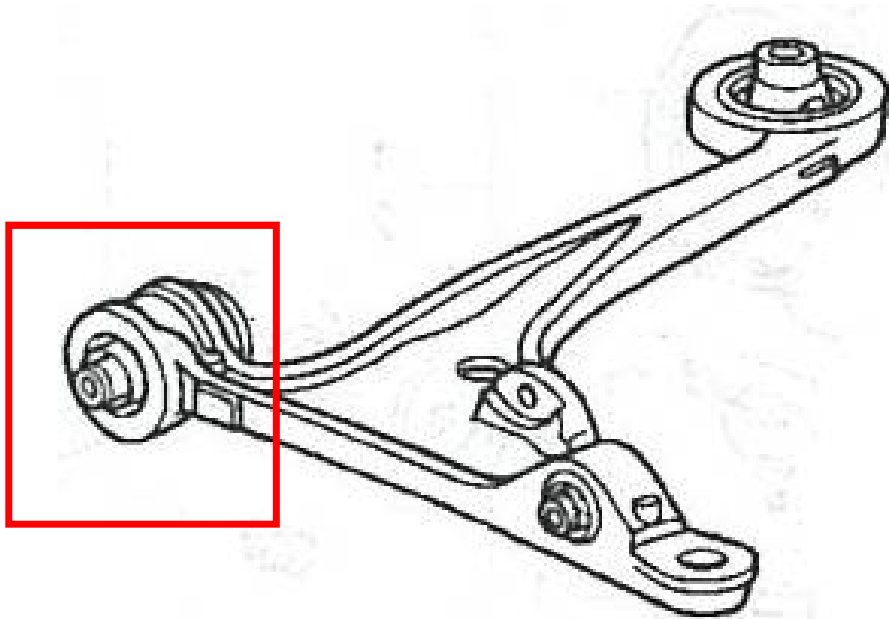

## S2000 (AP1 • 2)

Parts Description	Rubber Set, Rear Differential Mount
Parts Number	50700-XGS -SONO
Specification	4 pcs./set
Application	AP1 • 2

Parts Description	Rubber Set, Engine Mount
Parts Number	50800-XGS -SONO
Specification	4 pcs./set
Application	AP1 • 2

## S2000 (AP1 • 2)

Parts Description	Bush Set, Front Lower Arm
Parts Number	51353-XGS -SONO
Specification	2 pcs./set
Application	AP1 • 2

Parts Description	Bush Set, Front Upper Arm
Parts Number	51455-XGS -SONO
Specification	8 pcs./set
Application	AP1-100, 110, 120

# S2000 (AP1 • 2)

Parts Description	Bush Set, Front Compliance
Parts Number	51391-XGS -SONO
Specification	2 pcs./set
Application	AP1 • 2

Parts Description	Bush Set, Damper Lower
Parts Number	51810-XGS -SONO
Specification	4 pcs./set
Application	AP1 • 2

## S2000 (AP1 • 2)

Parts Description	Bush A Set, Rear Lower Arm
Parts Number	52353-XGS -SONO
Specification	2 pcs./set
Application	AP1 • 2

Parts Description	Bush Set, Rear Control Arm
Parts Number	52366-XGS -SONO
Specification	2 pcs./set
Application	AP1 • 2