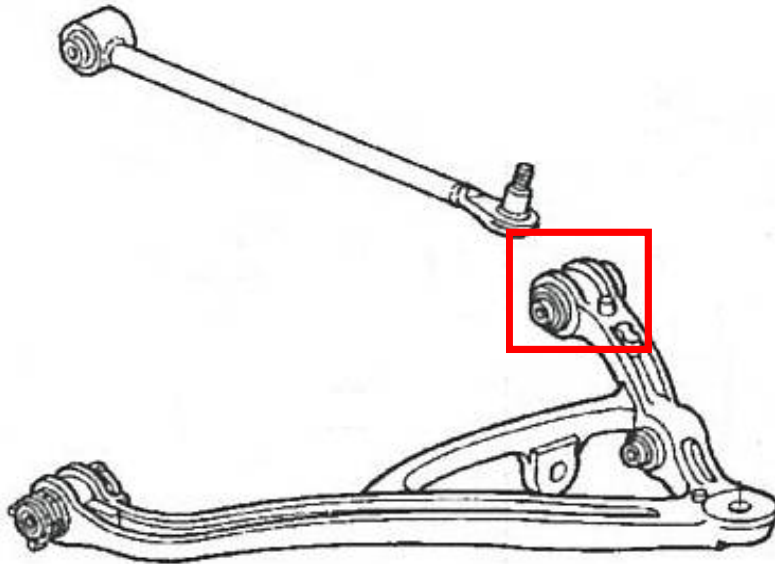

## S2000 (AP1 • 2)

Parts Description	Bush Set, Front Lower Arm
Parts Number	51353-XGS -SONO
Specification	2 pcs./set
Application	AP1 • 2

Parts Description	Bush Set, Front Upper Arm
Parts Number	51455-XGS -SONO
Specification	8 pcs./set
Application	AP1-100, 110, 120

# S2000 (AP1 • 2)

Parts Description	Bush Set, Front Compliance
Parts Number	51391-XGS -SONO
Specification	2 pcs./set
Application	AP1 • 2

Parts Description	Bush Set, Damper Lower
Parts Number	51810-XGS -SONO
Specification	4 pcs./set
Application	AP1 • 2

## S2000 (AP1 • 2)

Parts Description	Bush A Set, Rear Lower Arm
Parts Number	52353-XGS -SONO
Specification	2 pcs./set
Application	AP1 • 2

Parts Description	Bush Set, Rear Control Arm
Parts Number	52366-XGS -SONO
Specification	2 pcs./set
Application	AP1 • 2